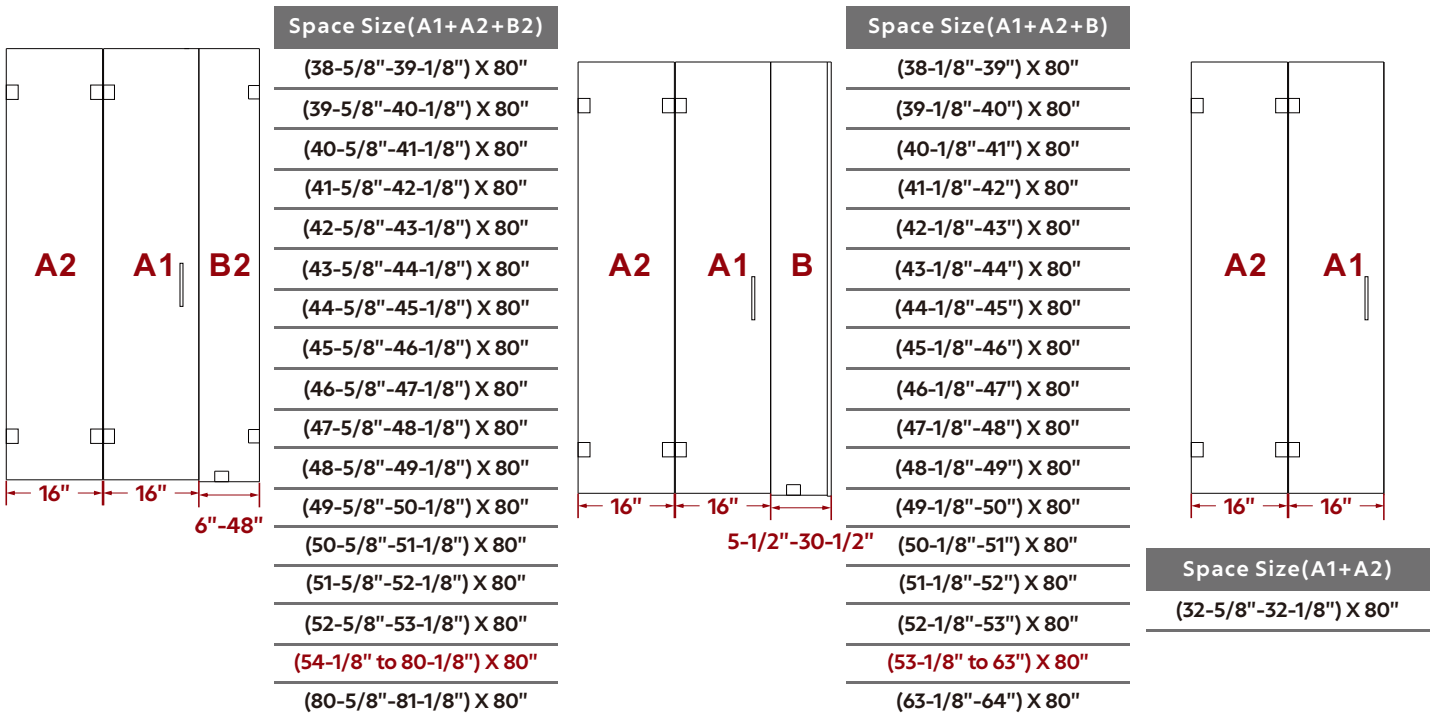

Options

Standard: 8" Single Handle

with **Enduro Shield**

Easy-Cleaning Coating

Chrome   Brushed Nickel   Matte Black