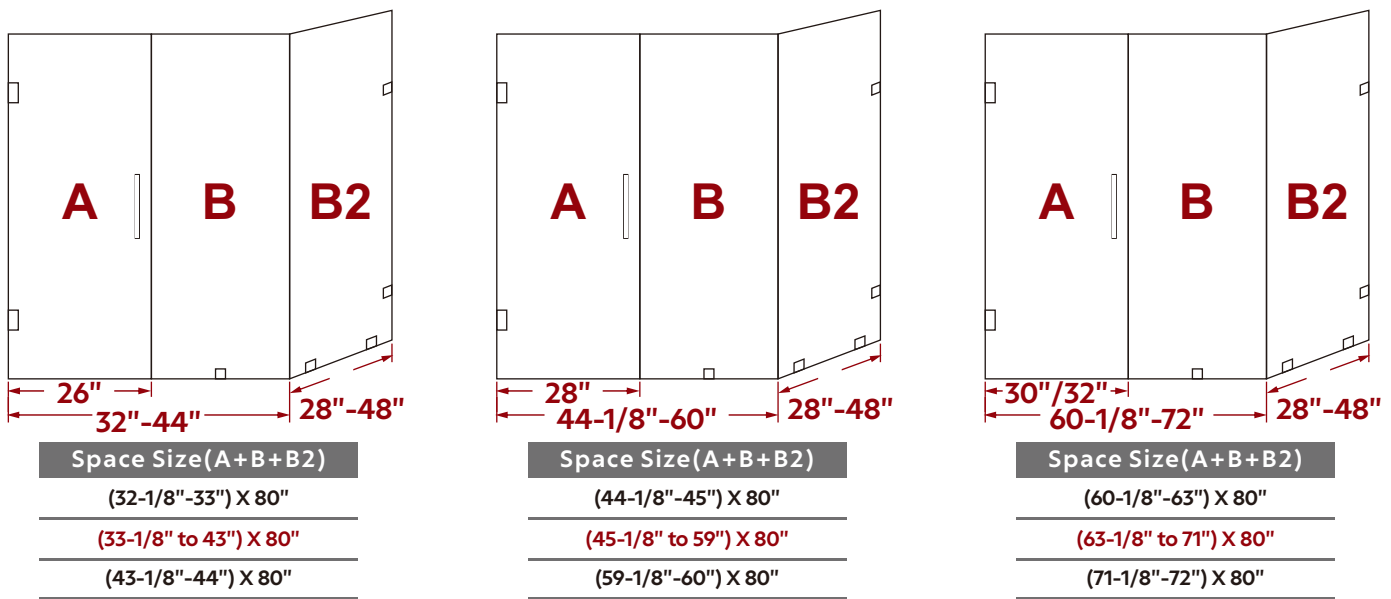

custom
made
size available

UKH07B2-44" to 48" X79-7/8"

Options

Standard: 8"x8" Square or Tubular Handle
 Optional: 8"x18" Square or Tubular Handle & Towel Bar

UKH07

FRAMELESS SWING DOOR

3/8" (10mm) Clear Tempered Glass. Wall Clamp or U-Channel