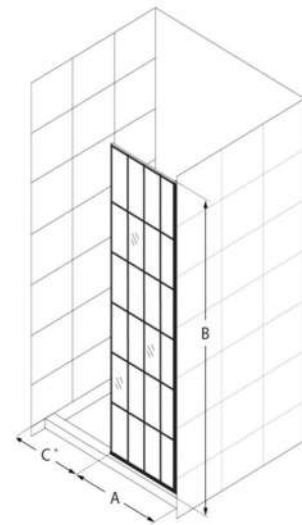

UKP02 EMPRESS

SINGLE PANEL FRAMELESS

3/8" (10mm) Clear Tempered Glass

Width	Height
32" / 36"	78"

- SGCC certified tempered glass
- Walk-in shower design with a modern industrial touch to complement your shower space