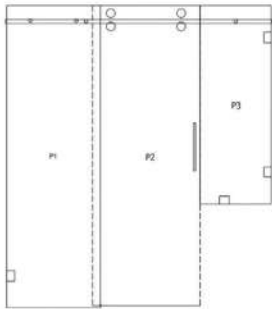

SLIDING DOOR GUIDELINE