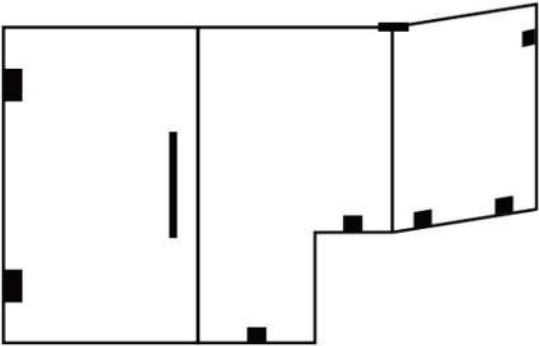

SWING DOOR GUIDELINE