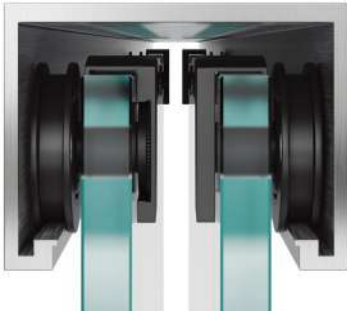

DOUBLE SLIDING WITH FRAME

UKD06 DUCHESS