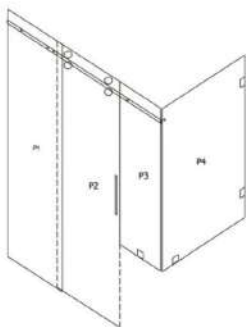

SLIDING DOOR GUIDELINE