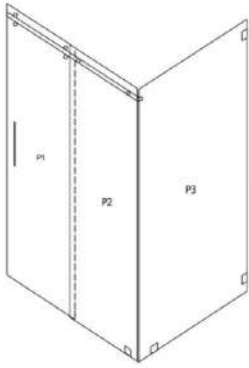

SLIDING DOOR GUIDELINE