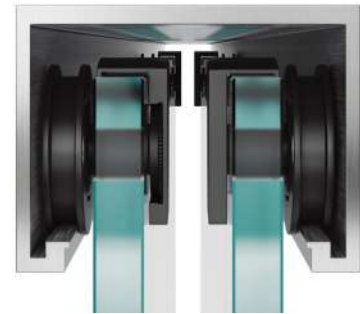

UKD06N DUCHESS

DOUBLE SLIDING WITH FRAME

Santa Ana Location

3/8" (10mm) Clear Tempered Glass

Width	Height	Door	Opening Width
56" - 60"	76"	30"	25" - 29"
Bathtub Model			
56" - 60"	66"	30"	25" - 29"

- SGCC certified tempered glass
- Aluminum top hanger roller brackets for smooth opening and closing
- Precise cut threshold track prevents dirt buildup and water leaks
- Through-the-glass with towel bar and knob inside
- Includes coating on both sides of the glass
- Bottom guide width: 2"

with **Enduro
Shield**

Easy-Cleaning Coating

Chrome   Brushed Nickel   Matte Black   Satin Brass