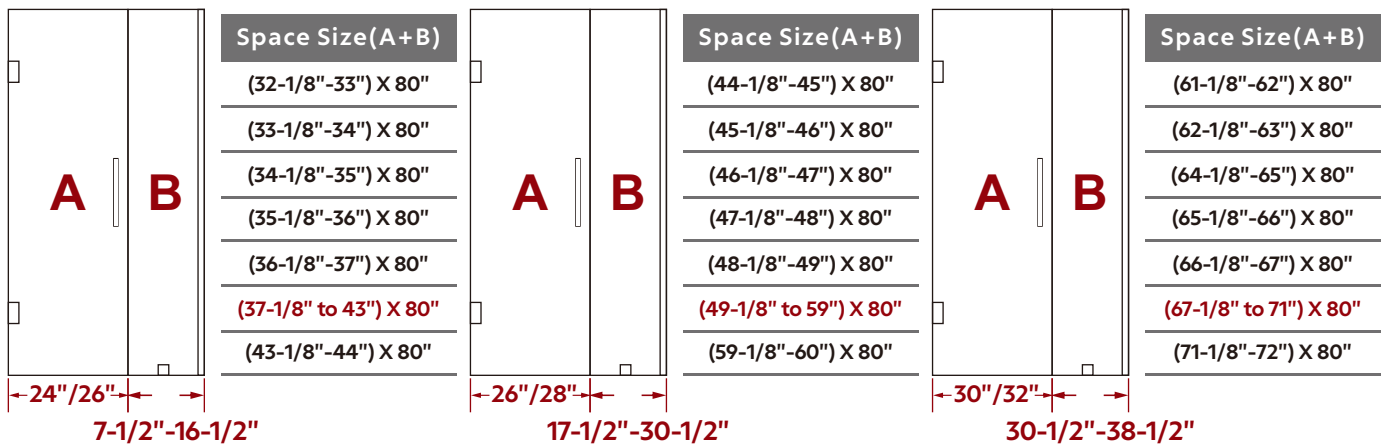

custom
made
size available

UKH07B2-44" to 48" X79-7/8"

Options

Standard: 8"x8" Square or Tubular Handle
 Optional: 8"x18" Square or Tubular Handle & Towel Bar

UKH07

FRAMELESS SWING DOOR

3/8" (10mm) Clear Tempered Glass. Wall Clamp or U-Channel