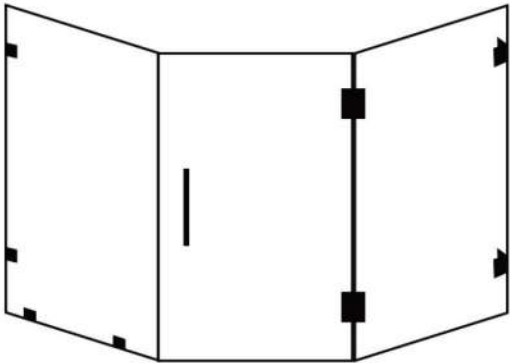

SWING DOOR GUIDELINE