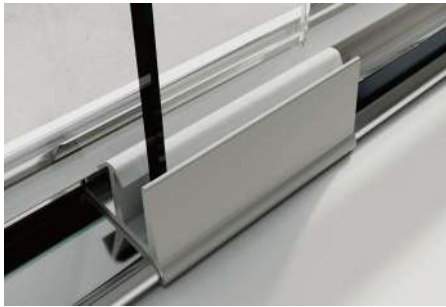

DOUBLE SLIDING WITH FRAME

UKD07N

El Monte Location

1/4" (6mm) Tempered Glass

Width	Height	Door	Opening Width
46" - 49"	76"	24-1/2"	20" - 23"
50" - 55"	76"	27-1/2"	21" - 26"
61" - 65"	76"	32-1/2"	27" - 31"
66" - 72"	76"	36"	28-1/2" - 34-1/2"
56" - 60"	72" / 76"	30"	25" - 29"
Bathtub Model			
56" - 60"	60" / 66"	30"	25" - 29"

- SGCC certified tempered glass
- Two bypassing sliding doors
- High-quality aluminum frame and guide rail for stability and durability
- Easy to install
- Through-the-glass towel bar on outside and knobs inside
- Bottom guide width: 1-1/4"

with **Enduro Shield**
Easy-Cleaning Coating

Chrome   Brushed Nickel   Matte Black   Satin Brass