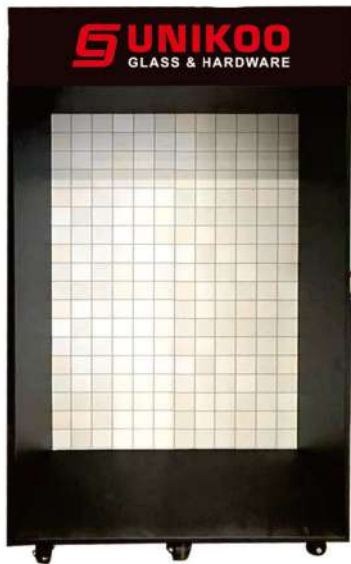

Swing door hardware small display

SHOWER DOOR DISPLAY CABINET

SMODEL-SDDC-WOOD-01

Shower door display cabinet - wood-black grid

SMODEL-SDDC-WOOD-02

Shower door display cabinet - wood-grey grid

SMODEL-SDDC-WOOD-03