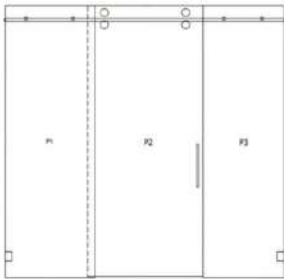

SLIDING DOOR GUIDELINE